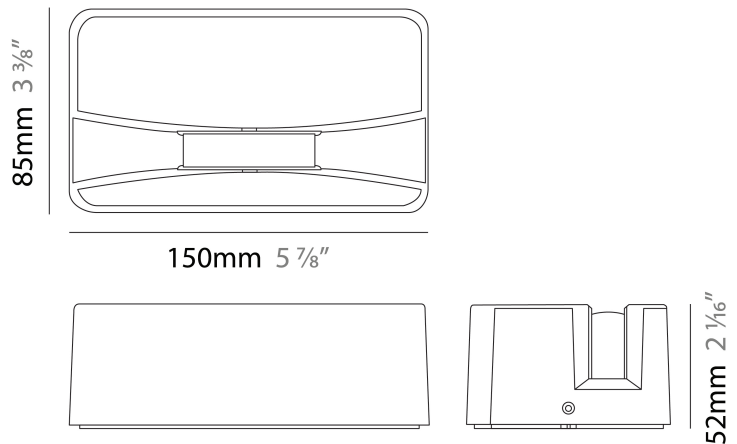

SILL SURFACE

E9W644-

base number   Finish
Options

1. To build a product code in our configurator select the specify button on the base model # product page
2. To build a manual product code on this datasheet choose from the options listed below in blue font and add the suffix to the base model #

GENERAL

Series: Sill
Brand: Platek
Division: Exterior
Mounting Type: Surface
Mounting Location: Window Sill
Subcategory: Uplight

PHYSICAL

Shape: Rectangle
Length (mm): 150
Length (in): 5 7/8
Width (mm): 85
Width (in): 3 3/8
Height (mm): 52
Height (in): 2 1/16
Light Distribution: Uplight
Screws: No visible screws
Diffuser: Clear tempered glass
Fixture Finish: WHI / GRY
Fixture Material: Aluminum Die Cast
Cable Details: 1.500 mm / 591/16" - 3 x 1,00 mm2 power supply

ELECTRICAL

Lamp Type: LED
Input Wattage (W): 6.4
Total Output Wattage (W): 5.8
Dimming: DMX
Control Gear: DMX
Driver Included: No
Driver Location: Remote
Driver Type: Constant Voltage - Universal
Driver Class: Class 2
Input Voltage (V): 120 - 277
Output Voltage (V): 24

LED

Number of LEDs: 4
Color Temperature (°K): RGBW
CRI: >80 CRI
Lamp Life (hrs): 50000

OPTICAL

Optic°: 110x8

RATINGS AND CERTIFICATIONS

Certified By: Certified for North American Standards
IP rating: IP65
IK Rating: IK08