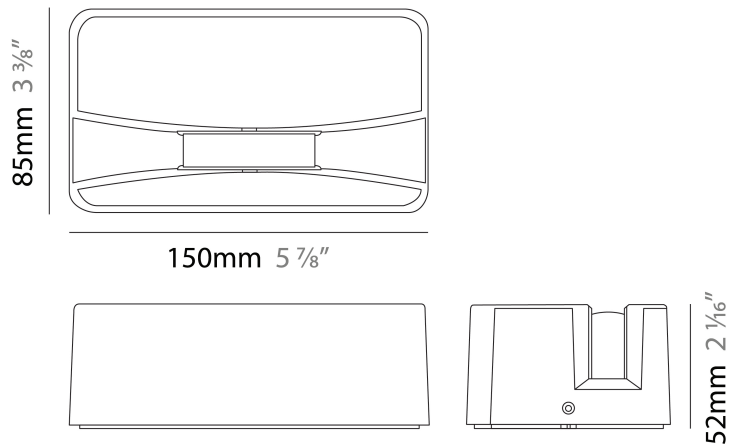

SILL SURFACE

E9W643- _____
base number   Color   Finish
                         Temperature   Options

1. To build a product code in our configurator select the specify button on the base model # product page
2. To build a manual product code on this datasheet choose from the options listed below in blue font and add the suffix to the base model #

GENERAL

Series: Sill
Brand: Platek
Division: Exterior
Mounting Type: Surface
Mounting Location: Window Sill
Subcategory: Uplight

PHYSICAL

Shape: Rectangle
Length (mm): 150
Length (in): 5 7/8
Width (mm): 85
Width (in): 3 3/8
Height (mm): 52
Height (in): 2 1/16
Light Distribution: Uplight
Screws: No visible screws
Diffuser: Clear tempered glass
Fixture Finish: WHI / GRY
Fixture Material: Aluminum Die Cast
Cable Details: 1500 mm / 591/16" - 3 x 100 mm2 power supply

ELECTRICAL

Lamp Type: LED (Zhaga Standard)
Input Wattage (W): 8
Total Output Wattage (W): 6.3
Dimming: 1-10V Dimming to 10%
Driver Included: No
Driver Location: Remote
Driver Type: Constant Voltage - Universal
Driver Class: Class 2
Input Voltage (V): 120 - 277
Output Voltage (V): 24

LED

Number of LEDs: 4
Color Temperature (°K): 2700 / 3000 / 4000
Max. Delivered Lumen (lm): 235 / 235 / 245
Nominal Lumen (lm): 780 / 780 / 810
CRI: >80 CRI
Lamp Life (hrs): 50000

OPTICAL

Optic°: 100x5

RATINGS AND CERTIFICATIONS

Certified By: Certified for North American Standards
IP rating: IP65
IK Rating: IK08