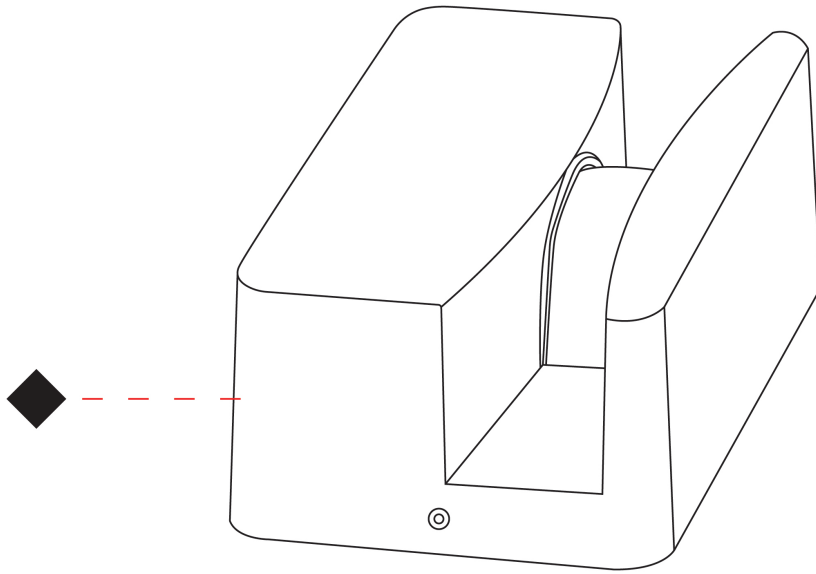

SILL SURFACE

E9W643-

PROJECT

TYPE

SPECIFIER

QUANTITY

DATE

E